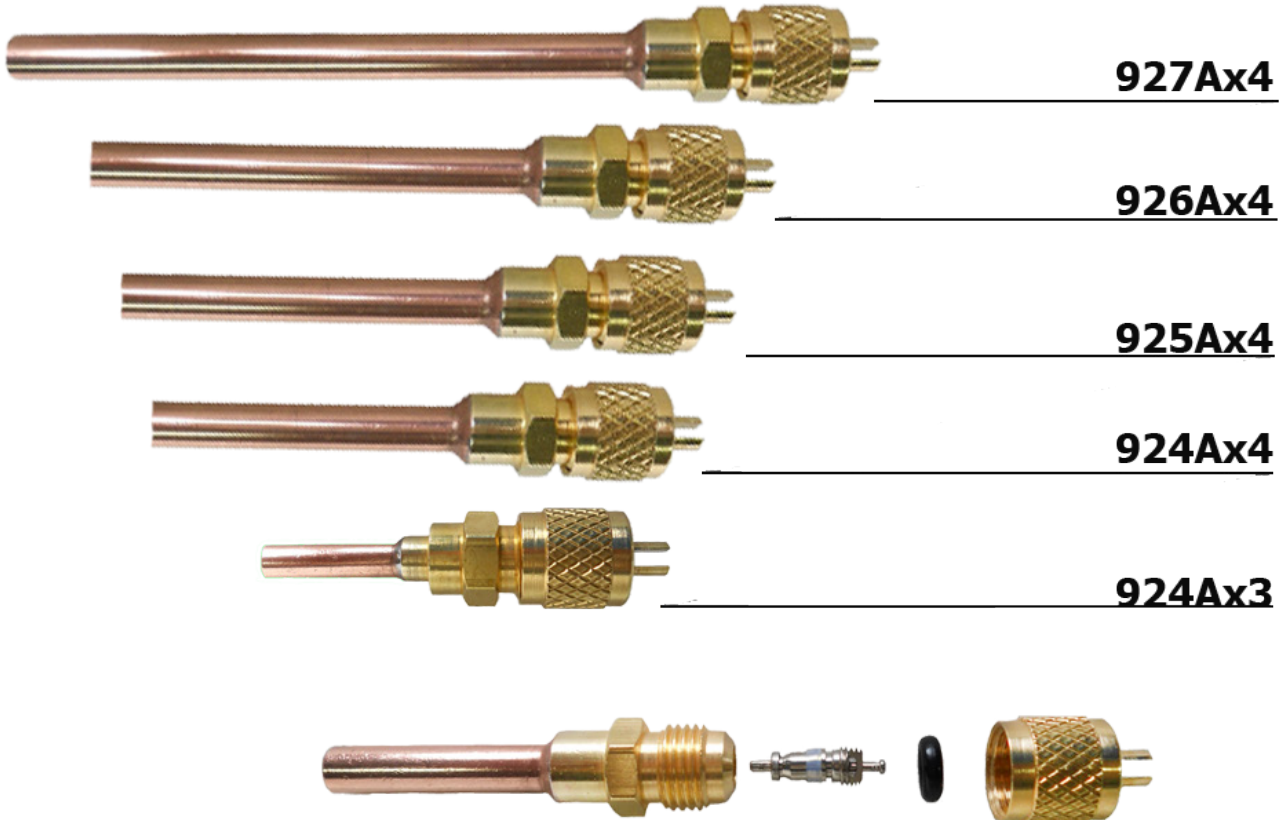

ACCESS VALVE

With pipe A - set

Part No.	Description
924A x 3	Access Valve 3/16" with pipe, A - set
924A x 4	Access Valve 1/4" with pipe, A - set
925A x 4	Access Valve 1/4" with pipe, A - set
926A x 4	Access Valve 1/4" with pipe, A - set
927A x 4	Access Valve 1/4" with pipe, A - set