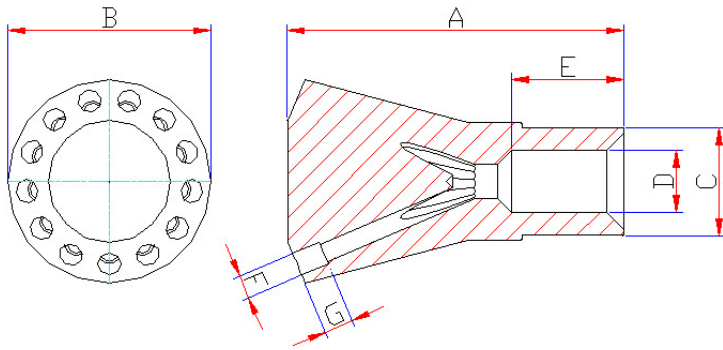

DISTRIBUTOR

Type : M

Dimension : mm

Part No.	Description	A	B	C	D	E	F	G
52M7/8 X 10	Distributor 10 holes 7/8x3/16 type - M	69	Ø41.5	Ø22	Ø12.7	23	Ø4.95	6
52M7/8 X 11	Distributor 11 holes 7/8x3/16 type - M	69	Ø41.5	Ø22	Ø12.7	23	Ø4.95	6
52M7/8 X 12	Distributor 12 holes 7/8x3/16 type - M	69	Ø41.5	Ø22	Ø12.7	23	Ø4.95	6
52M7/8 X 13	Distributor 13 holes 7/8x3/16 type - M	69	Ø41.5	Ø22	Ø12.7	23	Ø4.95	6
52M7/8 X 14	Distributor 14 holes 7/8x3/16 type - M	69	Ø41.5	Ø22	Ø12.7	23	Ø4.95	6
52M7/8 X 15	Distributor 15 holes 7/8x3/16 type - M	69	Ø41.5	Ø22	Ø12.7	23	Ø4.95	6
52M7/8 X 16	Distributor 16 holes 7/8x3/16 type - M	69	Ø41.5	Ø22	Ø12.7	23	Ø4.95	6
52M7/8 X 17	Distributor 17 holes 7/8x3/16 type - M	69	Ø41.5	Ø22	Ø12.7	23	Ø4.95	6