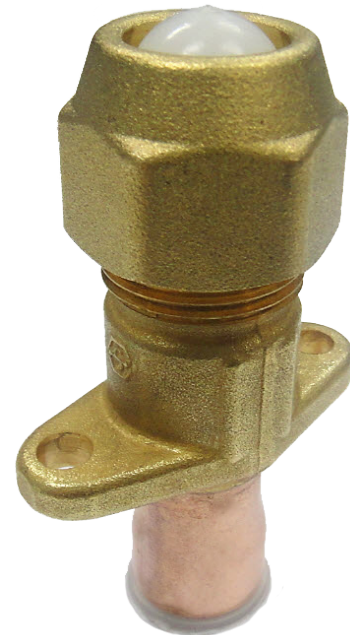

Flange Flare union

Dimension : mm

Part No.	Description	A	B	C	D	E	F	G	H
905 x 4	Flange flare union 1/4"	36	6	6.55	8.5	4.8	38	7.1	7/16x20 UNF
905 x 6	Flange flare union 3/8"	38	6	9.7	8.5	8	38	7.1	5/8x18 UNF
905 x 8	Flange flare union 1/2"	44	6	12.9	8.5	10	38	7.1	3/4x16 UNF
905 x 10	Flange flare union 5/8"	43.5	6	16.05	8.5	12.7	38	7.1	7/8x14 UNF
905 x 12	Flange flare union 3/4"	51	6	19.2	8.5	16	44	7.1	1-1/16x14 UNS

MANUFACTURER

Flange flare union set

Part No.	Description
905 x 4	Flange flare union 1/4" F - type (set)
905 x 6	Flange flare union 3/8" F - type (set)
905 x 8	Flange flare union 1/2" F - type (set)
905 x 10	Flange flare union 5/8" F - type (set)
905 x 12	Flange flare union 3/4" F - type (set)

Flange flare union with pipe set

Part No.	Description
905 x 4	Flange flare union 1/4" with pipe set (30mm)
905 x 6	Flange flare union 3/8" with pipe set (30mm)
905 x 8	Flange flare union 1/2" with pipe set (30mm)
905 x 10	Flange flare union 5/8" with pipe set (30mm)
905 x 12	Flange flare union 3/4" with pipe set (30mm)