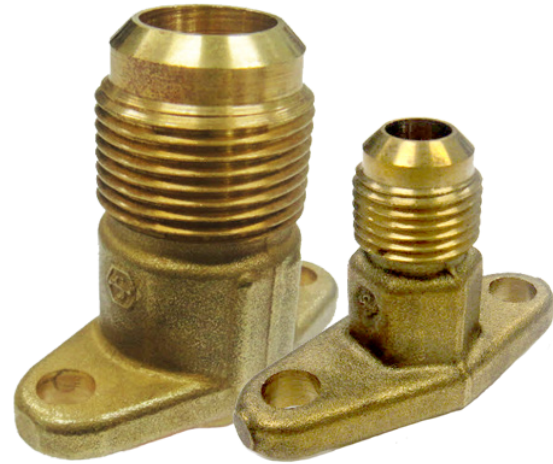

Flange Flare union

Dimension : mm

Part No.	Description	A	B	C	D	E	F	G	H
905 x 4	Flange flare union 1/4"	36	6	6.55	8.5	4.8	38	7.1	7/16x20 UNF
905 x 6	Flange flare union 3/8"	38	6	9.7	8.5	8	38	7.1	5/8x18 UNF
905 x 8	Flange flare union 1/2"	44	6	12.9	8.5	10	38	7.1	3/4x16 UNF
905 x 10	Flange flare union 5/8"	43.5	6	16.05	8.5	12.7	38	7.1	7/8x14 UNF
905 x 12	Flange flare union 3/4"	51	6	19.2	8.5	16	44	7.1	1-1/16x14 UNS

MANUFACTURER

Flange flare union set

Part No.	Description
905 x 4	Flange flare union 1/4" F - type (set)
905 x 6	Flange flare union 3/8" F - type (set)
905 x 8	Flange flare union 1/2" F - type (set)
905 x 10	Flange flare union 5/8" F - type (set)
905 x 12	Flange flare union 3/4" F - type (set)

Flange flare union with pipe set

Part No.	Description
905 x 4	Flange flare union 1/4" with pipe set (30mm)
905 x 6	Flange flare union 3/8" with pipe set (30mm)
905 x 8	Flange flare union 1/2" with pipe set (30mm)
905 x 10	Flange flare union 5/8" with pipe set (30mm)
905 x 12	Flange flare union 3/4" with pipe set (30mm)

MANUFACTURER

Flange flare union set

Large body

Part No.	Description
905 x 22	Flange flare union 1-3/8" with pipe set (46mm)

GRAND D.K. CO., LTD.

1/17 Moo 2, Rama 2 Road, Thasai, Muong Samutsakhon74000, Thailand.