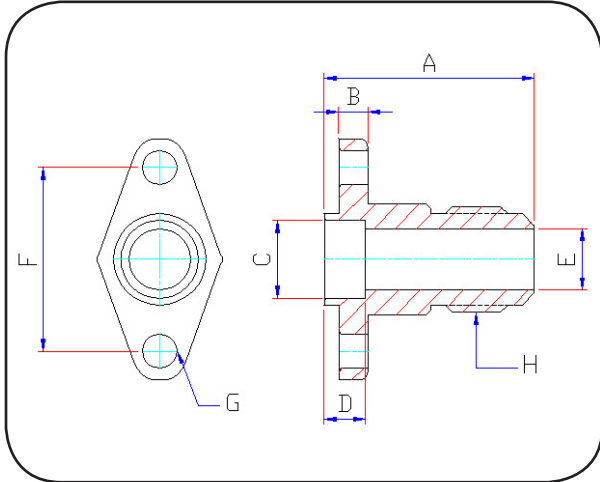

Flange Flare union

Dimension : mm

Part No.	Description	A	B	C	D	E	F	G	H
905 x 4	Flange flare union 1/4"	36	6	6.55	8.5	4.8	38	7.1	7/16x20 UNF
905 x 6	Flange flare union 3/8"	38	6	9.7	8.5	8	38	7.1	5/8x18 UNF
905 x 8	Flange flare union 1/2"	44	6	12.9	8.5	10	38	7.1	3/4x16 UNF
905 x 10	Flange flare union 5/8"	43.5	6	16.05	8.5	12.7	38	7.1	7/8x14 UNF
905 x 12	Flange flare union 3/4"	51	6	19.2	8.5	16	44	7.1	1-1/16x14 UNS

MANUFACTURER

Flange flare union set

Part No.	Description
905 x 4	Flange flare union 1/4" F - type (set)
905 x 6	Flange flare union 3/8" F - type (set)
905 x 8	Flange flare union 1/2" F - type (set)
905 x 10	Flange flare union 5/8" F - type (set)
905 x 12	Flange flare union 3/4" F - type (set)

Flange flare union with pipe set

Part No.	Description
905 x 4	Flange flare union 1/4" with pipe set (30mm)
905 x 6	Flange flare union 3/8" with pipe set (30mm)
905 x 8	Flange flare union 1/2" with pipe set (30mm)
905 x 10	Flange flare union 5/8" with pipe set (30mm)
905 x 12	Flange flare union 3/4" with pipe set (30mm)