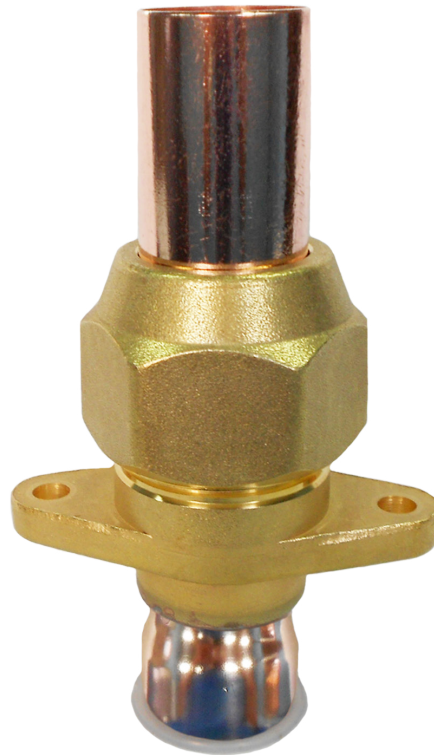

MANUFACTURER

Flange flare union set

Part No.	Description
905 x 4	Flange flare union 1/4" F - type (set)
905 x 6	Flange flare union 3/8" F - type (set)
905 x 8	Flange flare union 1/2" F - type (set)
905 x 10	Flange flare union 5/8" F - type (set)
905 x 12	Flange flare union 3/4" F - type (set)

Flange flare union with pipe set

Part No.	Description
905 x 4	Flange flare union 1/4" with pipe set (30mm)
905 x 6	Flange flare union 3/8" with pipe set (30mm)
905 x 8	Flange flare union 1/2" with pipe set (30mm)
905 x 10	Flange flare union 5/8" with pipe set (30mm)
905 x 12	Flange flare union 3/4" with pipe set (30mm)

MANUFACTURER

Flange flare union set

Large body

Part No.	Description
905 x 22	Flange flare union 1-3/8" with pipe set (46mm)

GRAND D.K. CO., LTD.

1/17 Moo 2, Rama 2 Road, Thasai, Muong Samutsakhon74000, Thailand.